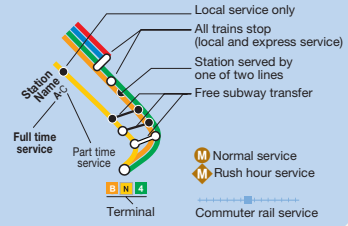

MTA New York City Subway

Subway Service as of Sun 10/28

Revised 10/30 10am

The **N R Q W J M Z** trains are back to normal. *Note: Cortlandt Street station remains closed.*

Check our website www.mta.nyc.ny.us often and listen to on-train announcements for up-to-date service information.

1 replaces 3 in Brooklyn

Gray station names:
Stations closed until further notice

Current service in lower Manhattan.
All subway service and station status is subject to change. Dotted lines represent service that is suspended.

All subway service and information on whether stations are open or closed is subject to change.